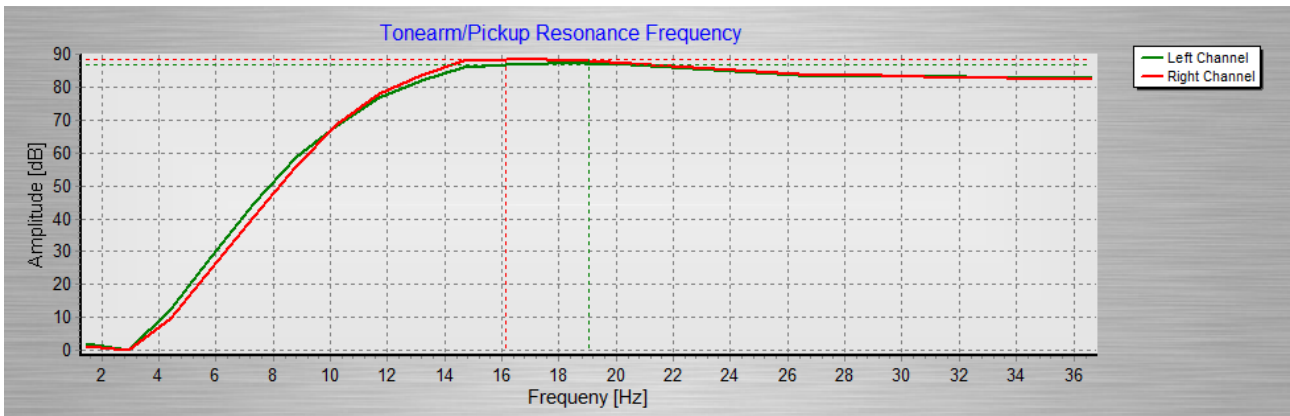

DP8 – Red tube – DynaVector17D

Lateral:

Vertical: