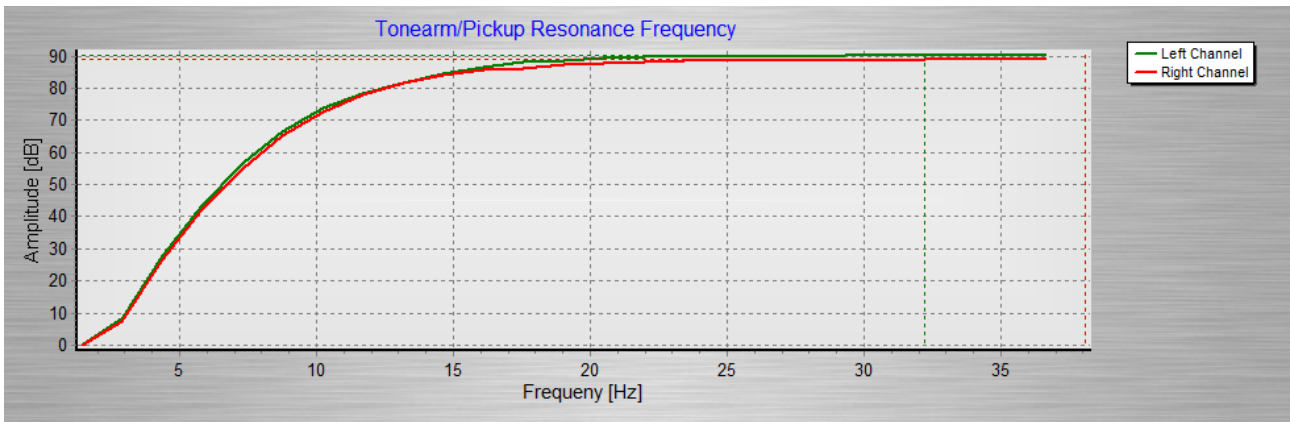

Turntable: Oracle Delphi IV

DP8 – Blue tube – Ortofon ContraPunct C

Lateral:

Vertical:

DP8 – Yellow tube – DynaVector17D

Lateral:

Vertical:

DP8 – Red tube – B&O MMC1

Lateral:

Vertical: