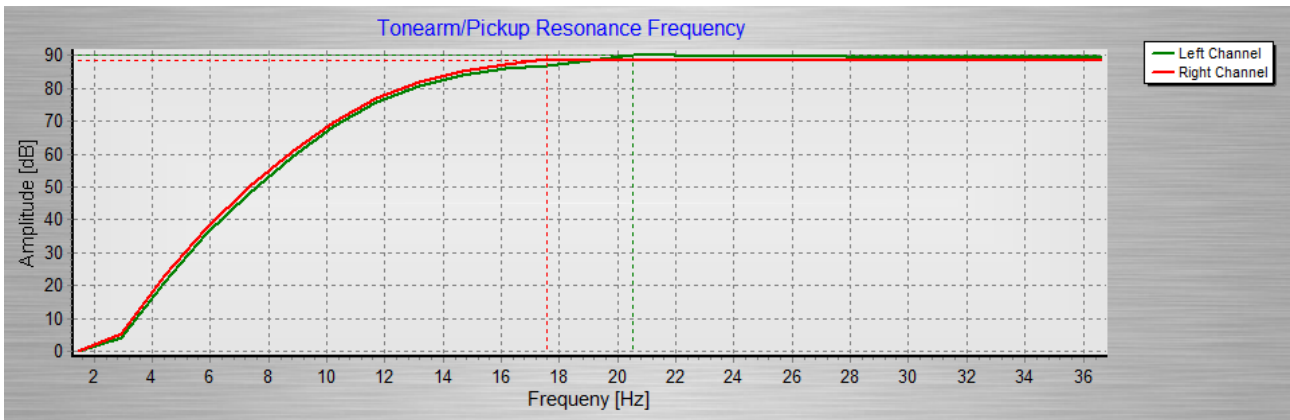

DP8 – Red tube – B&O MMC1

Lateral: