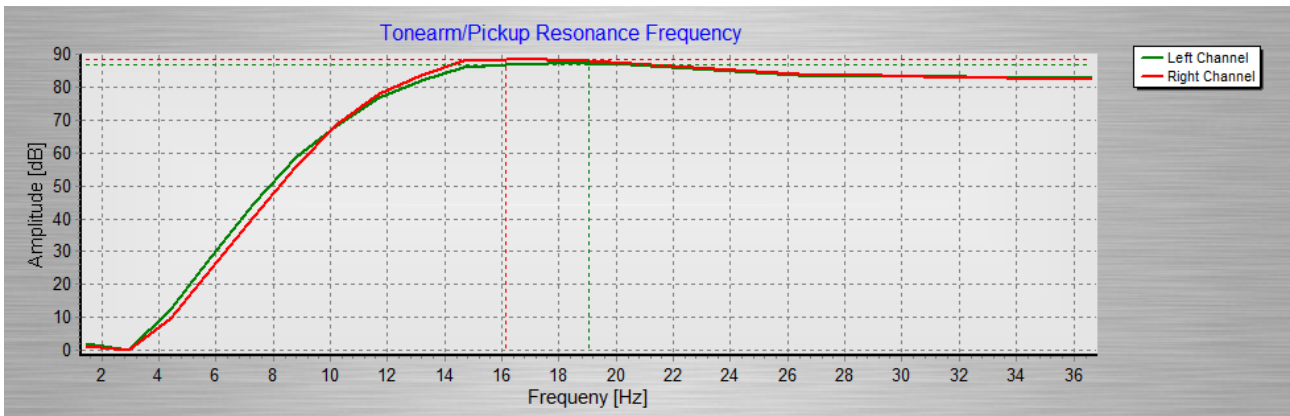

Turntable: Oracle Delphi IV

DP8 – Blue tube – Ortofon ContraPunct C

Lateral:

Vertical:

DP8 – Yellow tube – DynaVector17D

Lateral:

Vertical:

DP8 – Red tube – B&O MMC1

Lateral:

Vertical: