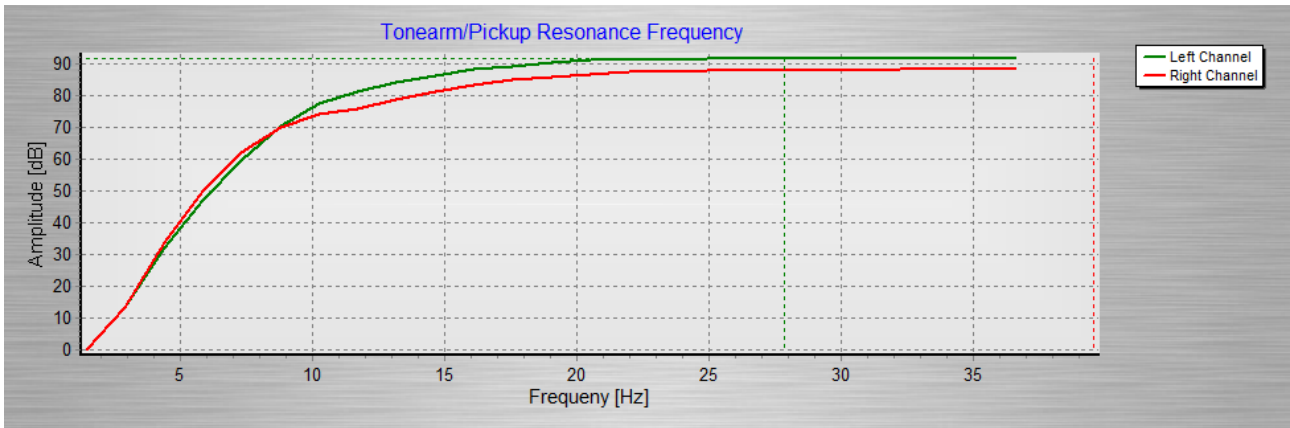

Turntable: Oracle Delphi IV (added extra sub-chassis contra weight)

DP8 – Blue tube – Ortofon ContraPunct C

Lateral:

Vertical:

DP8 – Red tube – DynaVector17D

Lateral:

Vertical:

DP8 – Red tube – B&O MMC1

Lateral:

Vertical: