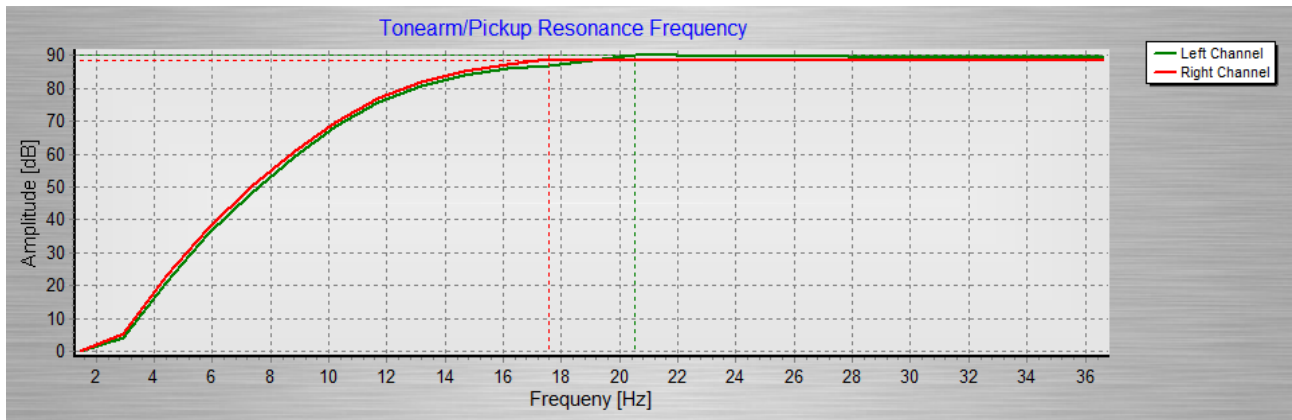

Turntable: Oracle Delphi IV

DP8 – Blue tube – Ortofon ContraPunct C

Lateral:

Vertical:

DP8 – Yellow tube – DynaVector17D

Lateral:

Vertical:

DP8 – Red tube – B&O MMC1

Lateral:

Vertical: