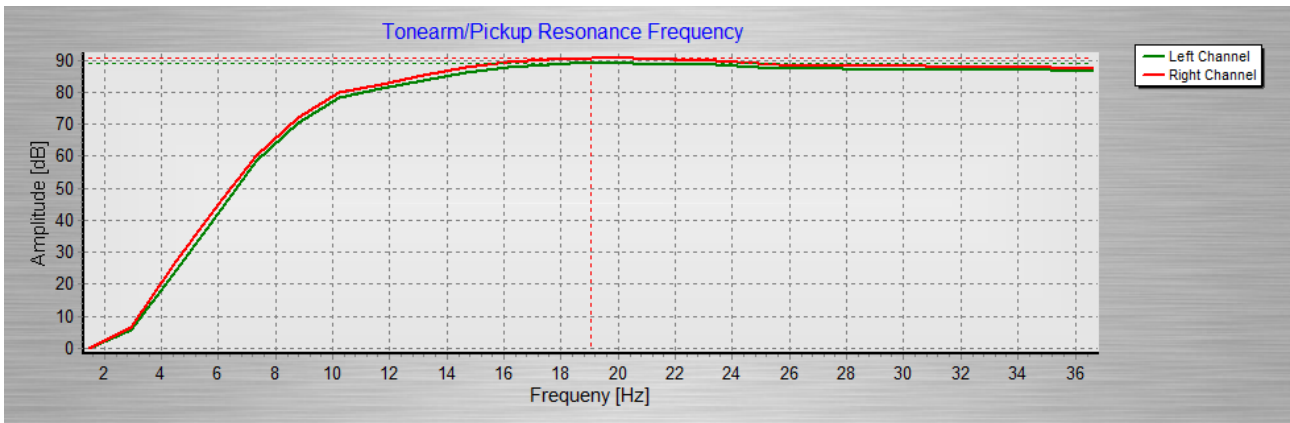

Turntable: Oracle Delphi IV (added extra sub-chassis contra weight)

DP8 – Blue tube – Ortofon ContraPunct C

Lateral:

Vertical:

DP8 – Red tube – DynaVector17D

Lateral:

Vertical:

DP8 – Red tube – B&O MMC1

Lateral:

Vertical: