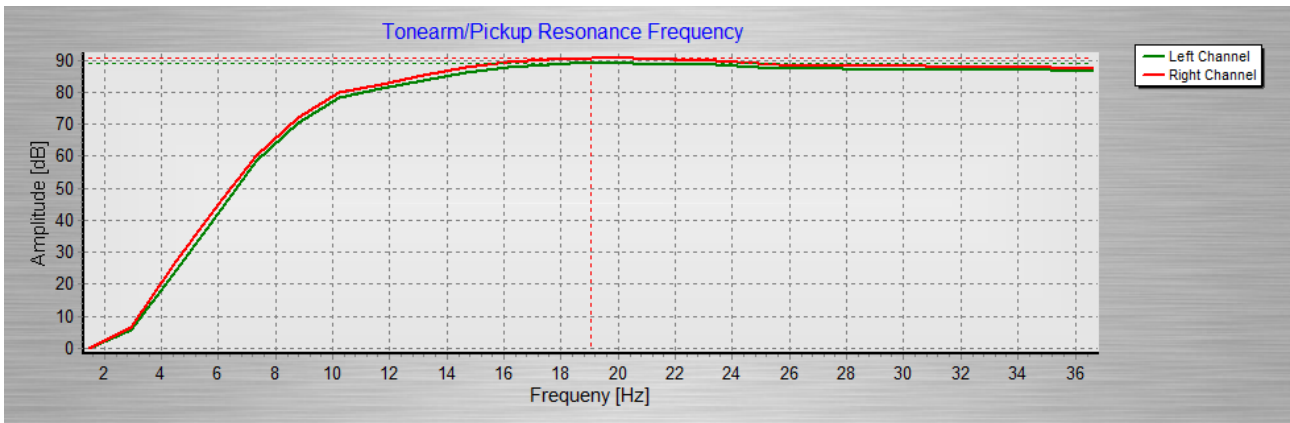

Turntable: Oracle Delphi IV (added extra sub-chassis contra weight)

## DP8 – Blue tube – Ortofon ContraPunct C

Lateral:

Vertical:

# DP8 – Red tube – DynaVector17D

Lateral:

Vertical: