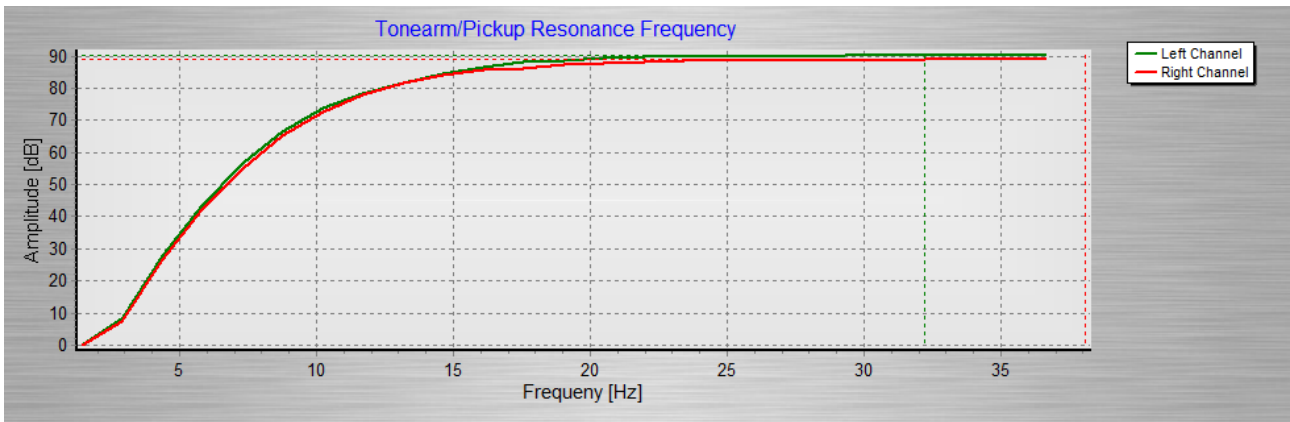

DP8 – Red tube – DynaVector17D

Lateral: