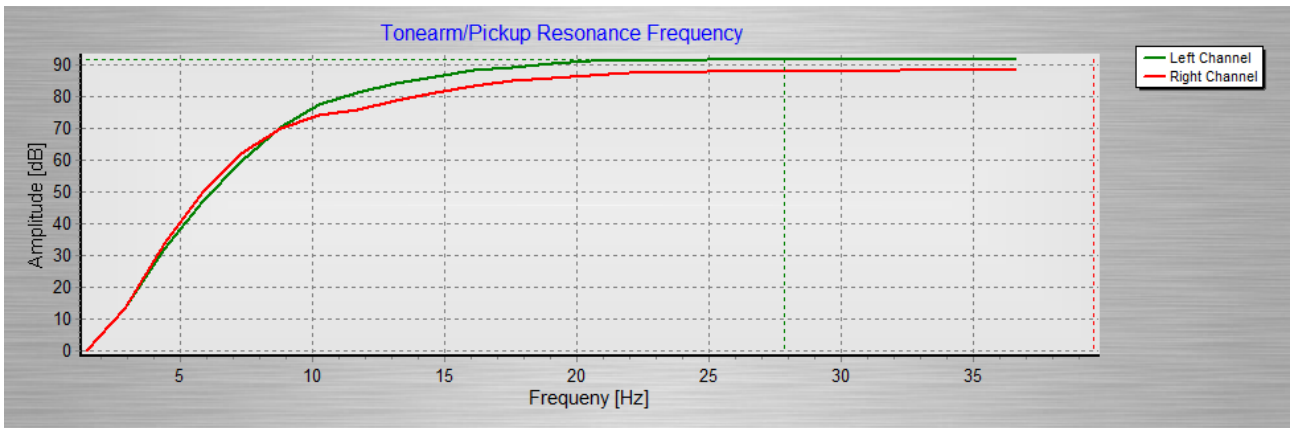

Turntable: Oracle Delphi IV

DP8 – Blue tube – Ortofon ContraPunct C

Lateral:

Vertical:

DP8 – Yellow tube – DynaVector17D

Lateral:

Vertical:

DP8 – Red tube – B&O MMC1

Lateral:

Vertical: