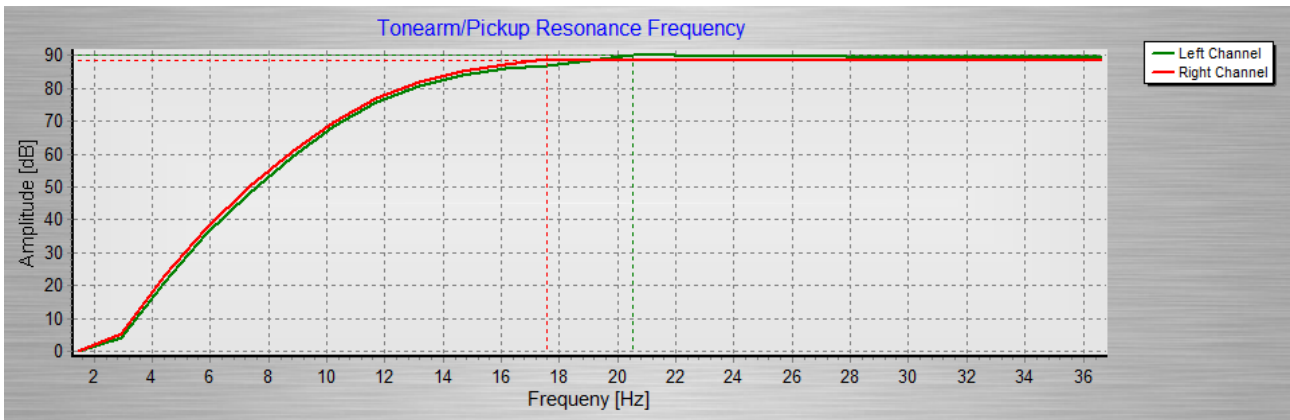

# DP8 – Red tube – DynaVector17D

Lateral:

Vertical:

# DP8 – Red tube – B&O MMC1

Lateral:

Vertical: