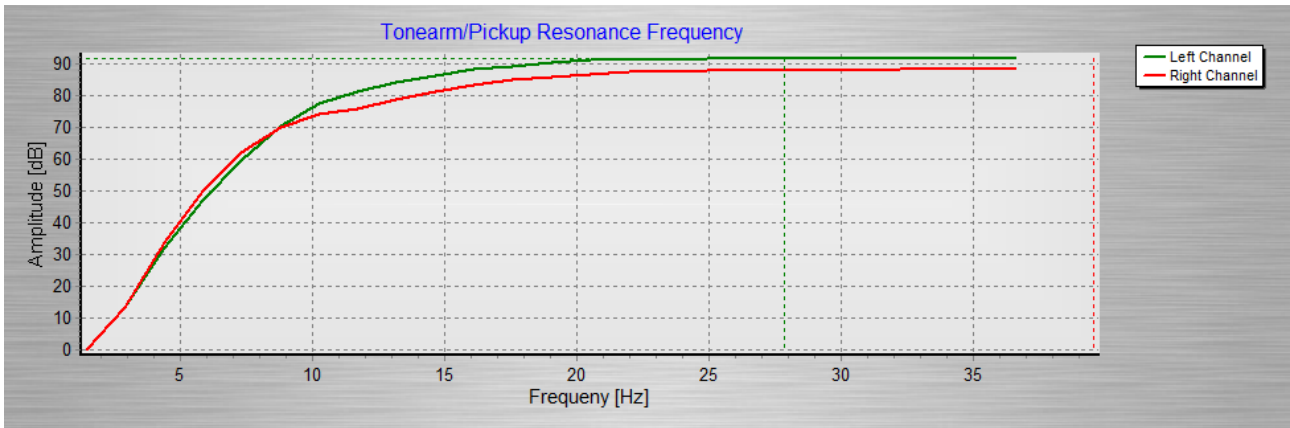

Turntable: Oracle Delphi IV (added extra sub-chassis contra weight)

## DP8 – Blue tube – Ortofon ContraPunct C

Lateral:

Vertical:

# DP8 – Red tube – DynaVector17D

Lateral:

Vertical: