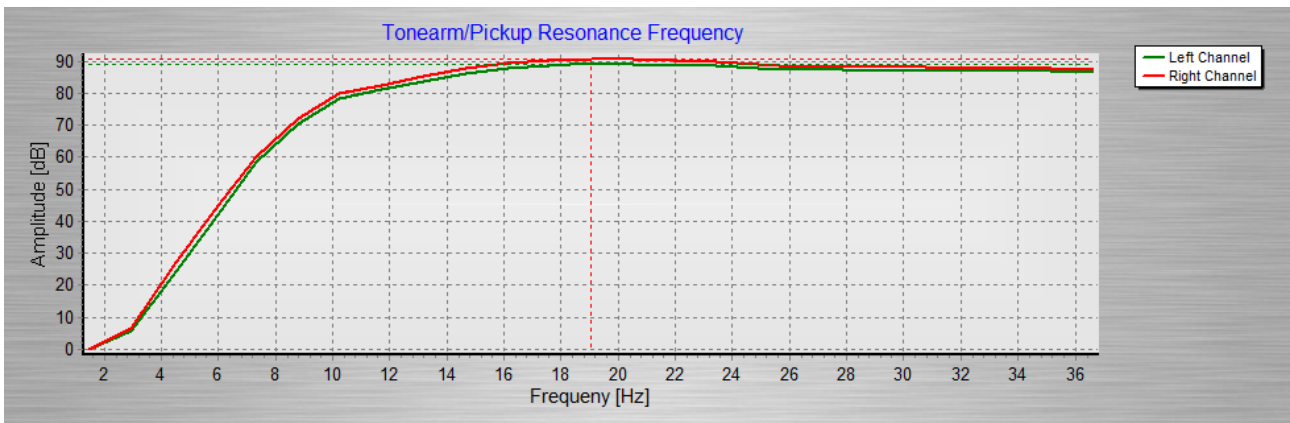

Turntable: Oracle Delphi IV

DP8 – Blue tube – Ortofon ContraPunct C

Lateral:

Vertical:

DP8 – Yellow tube – DynaVector17D

Lateral:

Vertical:

DP8 – Red tube – B&O MMC1

Lateral:

Vertical: